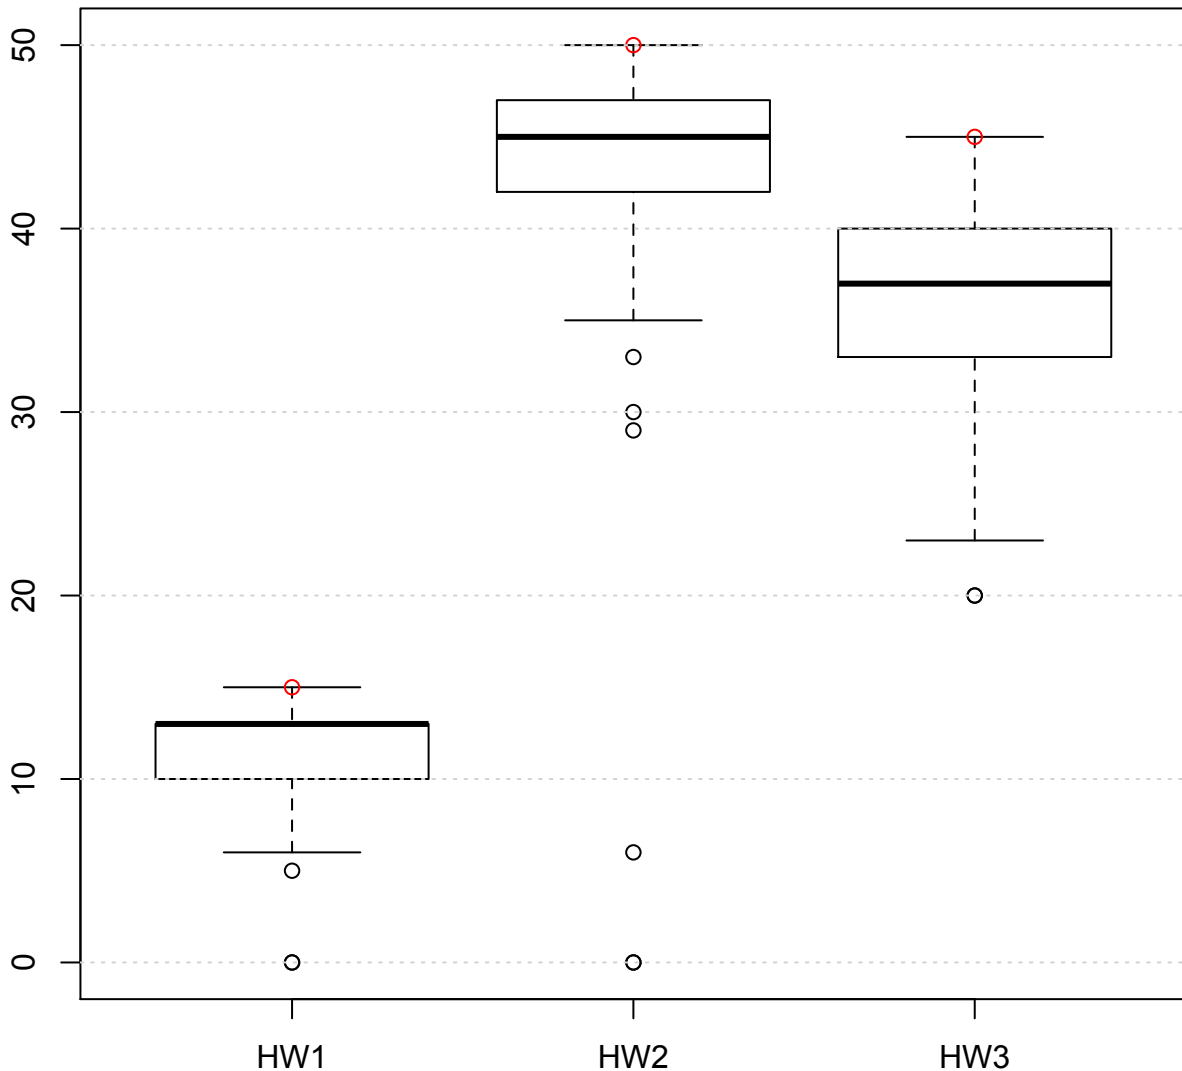

Stat 241/541 grade spread as of 2 Oct 2011

(red circles at maxima)